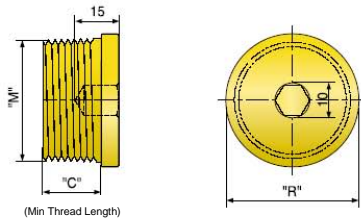

Gland Thread Size (NPT)	Part No	Thread size (NPT) "M"	Hexagon Dimensions		Min, Thread Length "C"
			"H"	"P"	
NPT 1/2"	ABSP H-N12	1/2"	26	29	15.5
NPT 3/4"	ABSP H-N34	3/4"	30	33.5	16
NPT 1"	ABSP H-N1	1"	36	40.5	20
NPT 1 1/4"	ABSP H-N114	1 1/4"	45.8	51.2	20
NPT 1 1/2"	ABSP H-N112	1 1/2"	52	57.5	20.5
NPT 2"	ABSP H-N2	2"	63	70	21
NPT 2 1/2"	ABSP H-N212	2 1/2"	80	88.5	32
NPT 3"	ABSP H-N3	3"	95	104.5	33.5
NPT 4"	ABSP H-N4	4"	125	137	36

Gland Thread Size (Metric)	Part No	Thread size (NPT) "M"	Hexagon Dimensions		Min, Thread Length "C"
			"H"	"P"	
M16	ABSP H-M16	M16X1.5	20	22	15
M20	ABSP H-M20	M20X1.5	24	26.8	
M25	ABSP H-M25	M25X1.5	30	33.5	
M32	ABSP H-M32	M32X1.5	35	40.5	
M40	ABSP H-M40	M40X1.5	45.8	51.2	
M50	ABSP H-M50	M50X1.5	55	61.5	
M63	ABSP H-M63	M63X1.5	70	77	
M75	ABSP H-M75	M75X1.5	80	88.5	
M85	ABSP H-M85	M85X1.5	90	99	

Gland Thread Size (NPT)	Part No	Thread size (NPT) "M"	Round Dimensions "P"	Min, Thread Length "C"
NPT 3/4"	ABSP RH-N34	3/4"	26.5	16
NPT 1"	ABSP RH-N1	1"	32	20
NPT 1 1/4"	ABSP RH-N114	1 1/4"	39.5	20
NPT 1 1/2"	ABSP RH-N112	1 1/2"	48	20.5
NPT 2"	ABSP RH-N2	2"	58	21
NPT 2 1/2"	ABSP RH-N212	2 1/2"	73	32
NPT 3"	ABSP RH-N3	3"	85	33.5
NPT 4"	ABSP RH-N4	4"	95	36

Gland Thread Size (Metric)	Part No	Thread size (NPT) "M"	Round Dimensions "P"	Min, Thread Length "C"
M20	ABSP RH-M20	M20X1.5	26.5	
M25	ABSP RH-M25	M25X1.5	32	
M32	ABSP RH-M32	M32X1.5	39.5	
M40	ABSP RH-M40	M40X1.5	48	
M50	ABSP RH-M50	M50X1.5	58	
M63	ABSP RH-M63	M63X1.5	73	
M75	ABSP RH-M75	M75X1.5	85	
M85	ABSP RH-M85	M85X1.5	95	