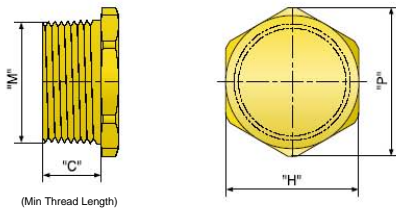

Gland Thread Size (NPT)	Part No	Thread size (NPT) "M"	Hexagon Dimensions		Min, Thread Length "C"
			"H"	"P"	
NPT 1/2"	ABSP H-N12	1/2"	26	29	15.5
NPT 3/4"	ABSP H-N34	3/4"	30	33.5	16
NPT 1"	ABSP H-N1	1"	36	40.5	20
NPT 1 1/4"	ABSP H-N114	1 1/4"	45.8	51.2	20
NPT 1 1/2"	ABSP H-N112	1 1/2"	52	57.5	20.5
NPT 2"	ABSP H-N2	2"	63	70	21
NPT 2 1/2"	ABSP H-N212	2 1/2"	80	88.5	32
NPT 3"	ABSP H-N3	3"	95	104.5	33.5
NPT 4"	ABSP H-N4	4"	125	137	36

Gland Thread Size (Metric)	Part No	Thread size (NPT) "M"	Hexagon Dimensions		Min, Thread Length "C"
			"H"	"P"	
M16	ABSP H-M16	M16X1.5	20	22	15
M20	ABSP H-M20	M20X1.5	24	26.8	
M25	ABSP H-M25	M25X1.5	30	33.5	
M32	ABSP H-M32	M32X1.5	35	40.5	
M40	ABSP H-M40	M40X1.5	45.8	51.2	
M50	ABSP H-M50	M50X1.5	55	61.5	
M63	ABSP H-M63	M63X1.5	70	77	
M75	ABSP H-M75	M75X1.5	80	88.5	
M85	ABSP H-M85	M85X1.5	90	99	

Gland Thread Size (NPT)	Part No	Thread size (NPT) "M"	Round Dimensions "P"	Min, Thread Length "C"
NPT 3/4"	ABSP RH-N34	3/4"	26.5	16
NPT 1"	ABSP RH-N1	1"	32	20
NPT 1 1/4"	ABSP RH-N114	1 1/4"	39.5	20
NPT 1 1/2"	ABSP RH-N112	1 1/2"	48	20.5
NPT 2"	ABSP RH-N2	2"	58	21
NPT 2 1/2"	ABSP RH-N212	2 1/2"	73	32
NPT 3"	ABSP RH-N3	3"	85	33.5
NPT 4"	ABSP RH-N4	4"	95	36

Gland Thread Size (Metric)	Part No	Thread size (NPT) "M"	Round Dimensions "P"	Min, Thread Length "C"
M20	ABSP RH-M20	M20X1.5	26.5	
M25	ABSP RH-M25	M25X1.5	32	
M32	ABSP RH-M32	M32X1.5	39.5	
M40	ABSP RH-M40	M40X1.5	48	
M50	ABSP RH-M50	M50X1.5	58	
M63	ABSP RH-M63	M63X1.5	73	
M75	ABSP RH-M75	M75X1.5	85	
M85	ABSP RH-M85	M85X1.5	95	