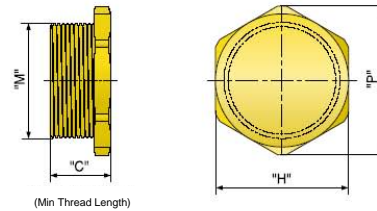

Gland Thread Size (NPT)	Part No	Thread size (NPT) "M"	Hexagon Dimensions		Min, Thread Length "C"
			"H"	"P"	
NPT 1/2"	ABSP H-N12	1/2"	26	29	15.5
NPT 3/4"	ABSP H-N34	3/4"	30	33.5	16
NPT 1"	ABSP H-N1	1"	36	40.5	20
NPT 1 1/4"	ABSP H-N114	1 1/4"	45.8	51.2	20
NPT 1 1/2"	ABSP H-N112	1 1/2"	52	57.5	20.5
NPT 2"	ABSP H-N2	2"	63	70	21
NPT 2 1/2"	ABSP H-N212	2 1/2"	80	88.5	32
NPT 3"	ABSP H-N3	3"	95	104.5	33.5
NPT 4"	ABSP H-N4	4"	125	137	36

Gland Thread Size (Metric)	Part No	Thread size (NPT) "M"	Hexagon Dimensions		Min, Thread Length "C"
			"H"	"P"	
M16	ABSP H-M16	M16X1.5	20	22	15
M20	ABSP H-M20	M20X1.5	24	26.8	
M25	ABSP H-M25	M25X1.5	30	33.5	
M32	ABSP H-M32	M32X1.5	35	40.5	
M40	ABSP H-M40	M40X1.5	45.8	51.2	
M50	ABSP H-M50	M50X1.5	55	61.5	
M63	ABSP H-M63	M63X1.5	70	77	
M75	ABSP H-M75	M75X1.5	80	88.5	
M85	ABSP H-M85	M85X1.5	90	99	

Gland Thread Size (NPT)	Part No	Thread size (NPT) "M"	Round Dimensions "P"	Min, Thread Length "C"
NPT 3/4"	ABSP RH-N34	3/4"	26.5	16
NPT 1"	ABSP RH-N1	1"	32	20
NPT 1 1/4"	ABSP RH-N114	1 1/4"	39.5	20
NPT 1 1/2"	ABSP RH-N112	1 1/2"	48	20.5
NPT 2"	ABSP RH-N2	2"	58	21
NPT 2 1/2"	ABSP RH-N212	2 1/2"	73	32
NPT 3"	ABSP RH-N3	3"	85	33.5
NPT 4"	ABSP RH-N4	4"	95	36

Gland Thread Size (Metric)	Part No	Thread size (NPT) "M"	Round Dimensions "P"	Min, Thread Length "C"
M20	ABSP RH-M20	M20X1.5	26.5	
M25	ABSP RH-M25	M25X1.5	32	
M32	ABSP RH-M32	M32X1.5	39.5	
M40	ABSP RH-M40	M40X1.5	48	
M50	ABSP RH-M50	M50X1.5	58	
M63	ABSP RH-M63	M63X1.5	73	
M75	ABSP RH-M75	M75X1.5	85	
M85	ABSP RH-M85	M85X1.5	95	