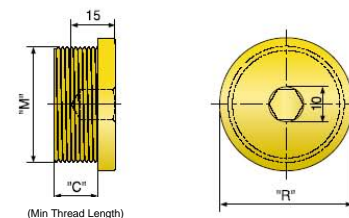

Gland Thread Size (NPT)	Part No	Thread size (NPT) "M"	Hexagon Dimensions		Min, Thread Length "C"
			"H"	"P"	
NPT 1/2"	ABSP H-N12	1/2"	26	29	15.5
NPT 3/4"	ABSP H-N34	3/4"	30	33.5	16
NPT 1"	ABSP H-N1	1"	36	40.5	20
NPT 1 1/4"	ABSP H-N114	1 1/4"	45.8	51.2	20
NPT 1 1/2"	ABSP H-N112	1 1/2"	52	57.5	20.5
NPT 2"	ABSP H-N2	2"	63	70	21
NPT 2 1/2"	ABSP H-N212	2 1/2"	80	88.5	32
NPT 3"	ABSP H-N3	3"	95	104.5	33.5
NPT 4"	ABSP H-N4	4"	125	137	36

Gland Thread Size (Metric)	Part No	Thread size (NPT) "M"	Hexagon Dimensions		Min, Thread Length "C"
			"H"	"P"	
M16	ABSP H-M16	M16X1.5	20	22	15
M20	ABSP H-M20	M20X1.5	24	26.8	
M25	ABSP H-M25	M25X1.5	30	33.5	
M32	ABSP H-M32	M32X1.5	35	40.5	
M40	ABSP H-M40	M40X1.5	45.8	51.2	
M50	ABSP H-M50	M50X1.5	55	61.5	
M63	ABSP H-M63	M63X1.5	70	77	
M75	ABSP H-M75	M75X1.5	80	88.5	
M85	ABSP H-M85	M85X1.5	90	99	

Gland Thread Size (NPT)	Part No	Thread size (NPT) "M"	Round Dimensions "P"	Min, Thread Length "C"
NPT 3/4"	ABSP RH-N34	3/4"	26.5	16
NPT 1"	ABSP RH-N1	1"	32	20
NPT 1 1/4"	ABSP RH-N114	1 1/4"	39.5	20
NPT 1 1/2"	ABSP RH-N112	1 1/2"	48	20.5
NPT 2"	ABSP RH-N2	2"	58	21
NPT 2 1/2"	ABSP RH-N212	2 1/2"	73	32
NPT 3"	ABSP RH-N3	3"	85	33.5
NPT 4"	ABSP RH-N4	4"	95	36

Gland Thread Size (Metric)	Part No	Thread size (NPT) "M"	Round Dimensions "P"	Min, Thread Length "C"
M20	ABSP RH-M20	M20X1.5	26.5	
M25	ABSP RH-M25	M25X1.5	32	
M32	ABSP RH-M32	M32X1.5	39.5	
M40	ABSP RH-M40	M40X1.5	48	
M50	ABSP RH-M50	M50X1.5	58	
M63	ABSP RH-M63	M63X1.5	73	
M75	ABSP RH-M75	M75X1.5	85	
M85	ABSP RH-M85	M85X1.5	95	